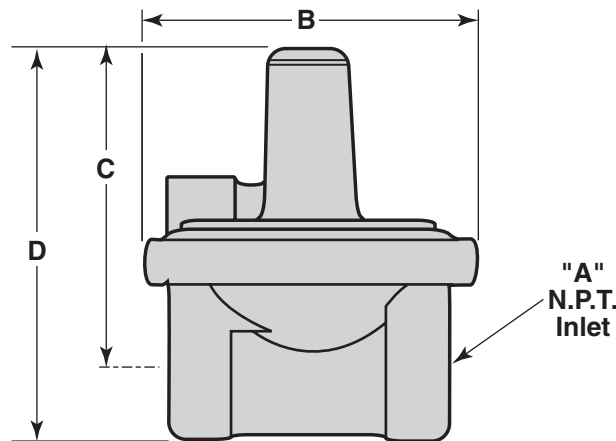

Small Capacity Zero Governors

- For use on pilots and other low capacity combustion systems.
- Three pipe sizes
- Capacities from 94 to 365 cfh.

Specifications

Catalog Number	Part Number	Max. Inlet PSIG	Capacity* CFH	Dimensions In Inches			
				A	B	C	D
R 400Z	15685	1	94	3/8	2	2-5/16	3-1/4
R 500Z	11080	1	200	1/2	3-1/8	3-1/2	4-11/16
R 600Z	11081	1	365	3/4	3-7/8	4-1/4	5-11/16